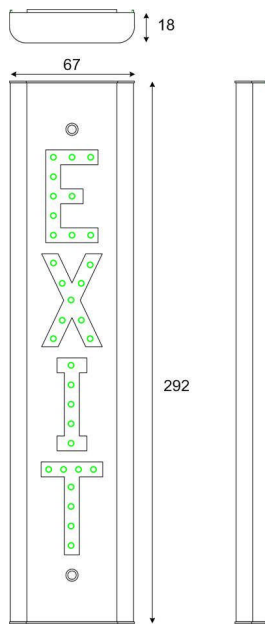

Exit Sign Module: GL-EG4L7

The Guide-LITE GL-EG4L7 module is an EXIT sign for vertical mounting adjacent to a door on the escape route. LED sets in green form the lettering, housed in metal cover, with fret cut openings. The system can be used in conjunction with high level conventional emergency lighting.

Specification

Input voltage:	24V DC
Current:	230mA
Light source:	LED in green forming the letters
Construction:	Metal fret cut cover, screw fixed
Finish	Cover finished in white
Legend:	EXIT vertical form – green background
Letter height (mm)	50
Dimensions HWD (mm):	292 x 67 x 18

Product code	Description	NATO stock number
GL-EG4L7	Module, vertical EXIT, green background, 292mm module height	